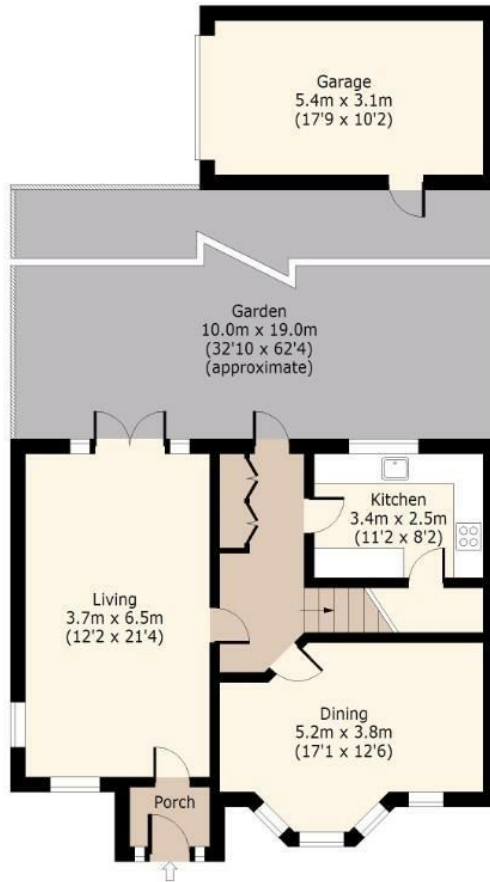

### Ground Floor

Approx. 63 Sq. meters (678 Sq. feet)

### First Floor

Approx. 63 Sq. meters (678 Sq. feet)

Total area (Including Porch/ Garage): approx. 144 Sq. meters (1550 Sq. feet)  
 Total area (Excluding Porch/ Garage): approx. 126 Sq. meters (1356 Sq. feet)  
 For illustration purposes only - not to scale  
 www.ipaplus.com